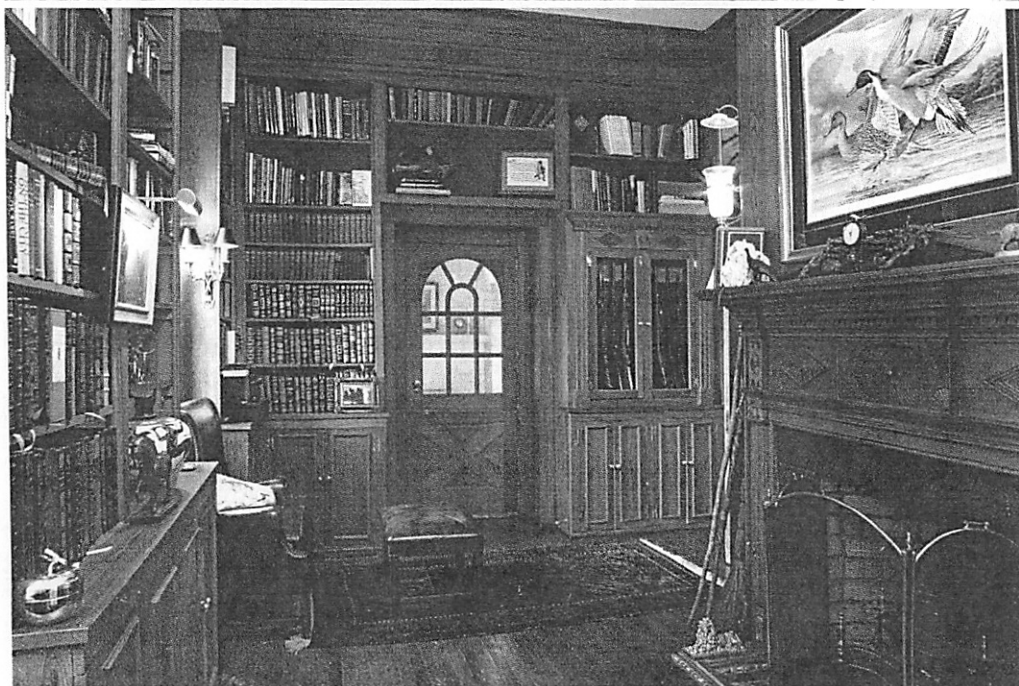

PRE-REVOLUTIONARY PLANTATION WITH ACREAGE  
*Fairfield Plantation • Fairfield County, South Carolina*

Premier | Sotheby's  
INTERNATIONAL REALTY

*Fairfield Plantation is an elegant Georgian mansion constructed c1774 with stunning gardens cascading down six terraces to Mill Creek. The estate includes 287 acres with a granite hunting lodge, over 10 hunting stands, annually planted fields and dense forests full of deer and wild turkey.*